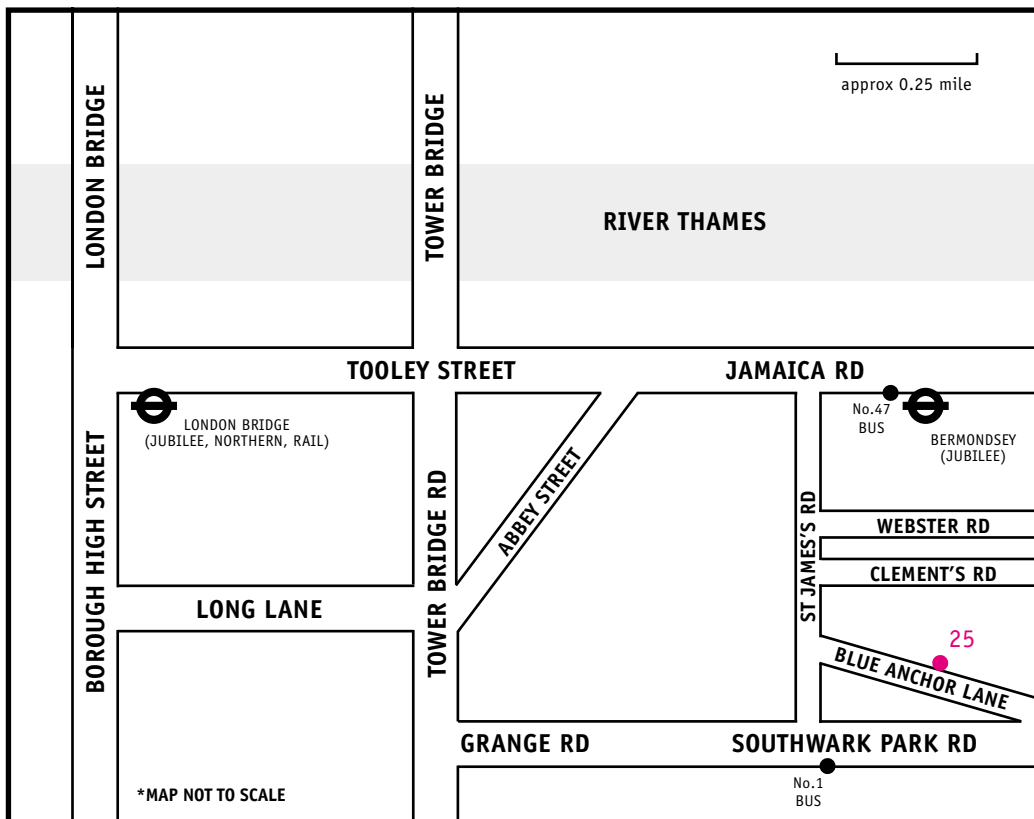

## 25 Blue Anchor Lane London SE16 3UL

T 020 7232 1111

E [info@signgraphicdesign.co.uk](mailto:info@signgraphicdesign.co.uk)

**Tube:** Bermondsey (8 mins walk)

**Rail:** South Bermondsey (not shown, 10 mins walk)  
London Bridge (25 mins walk)

**Bus:** 47, 1

**Car:** Parking unrestricted